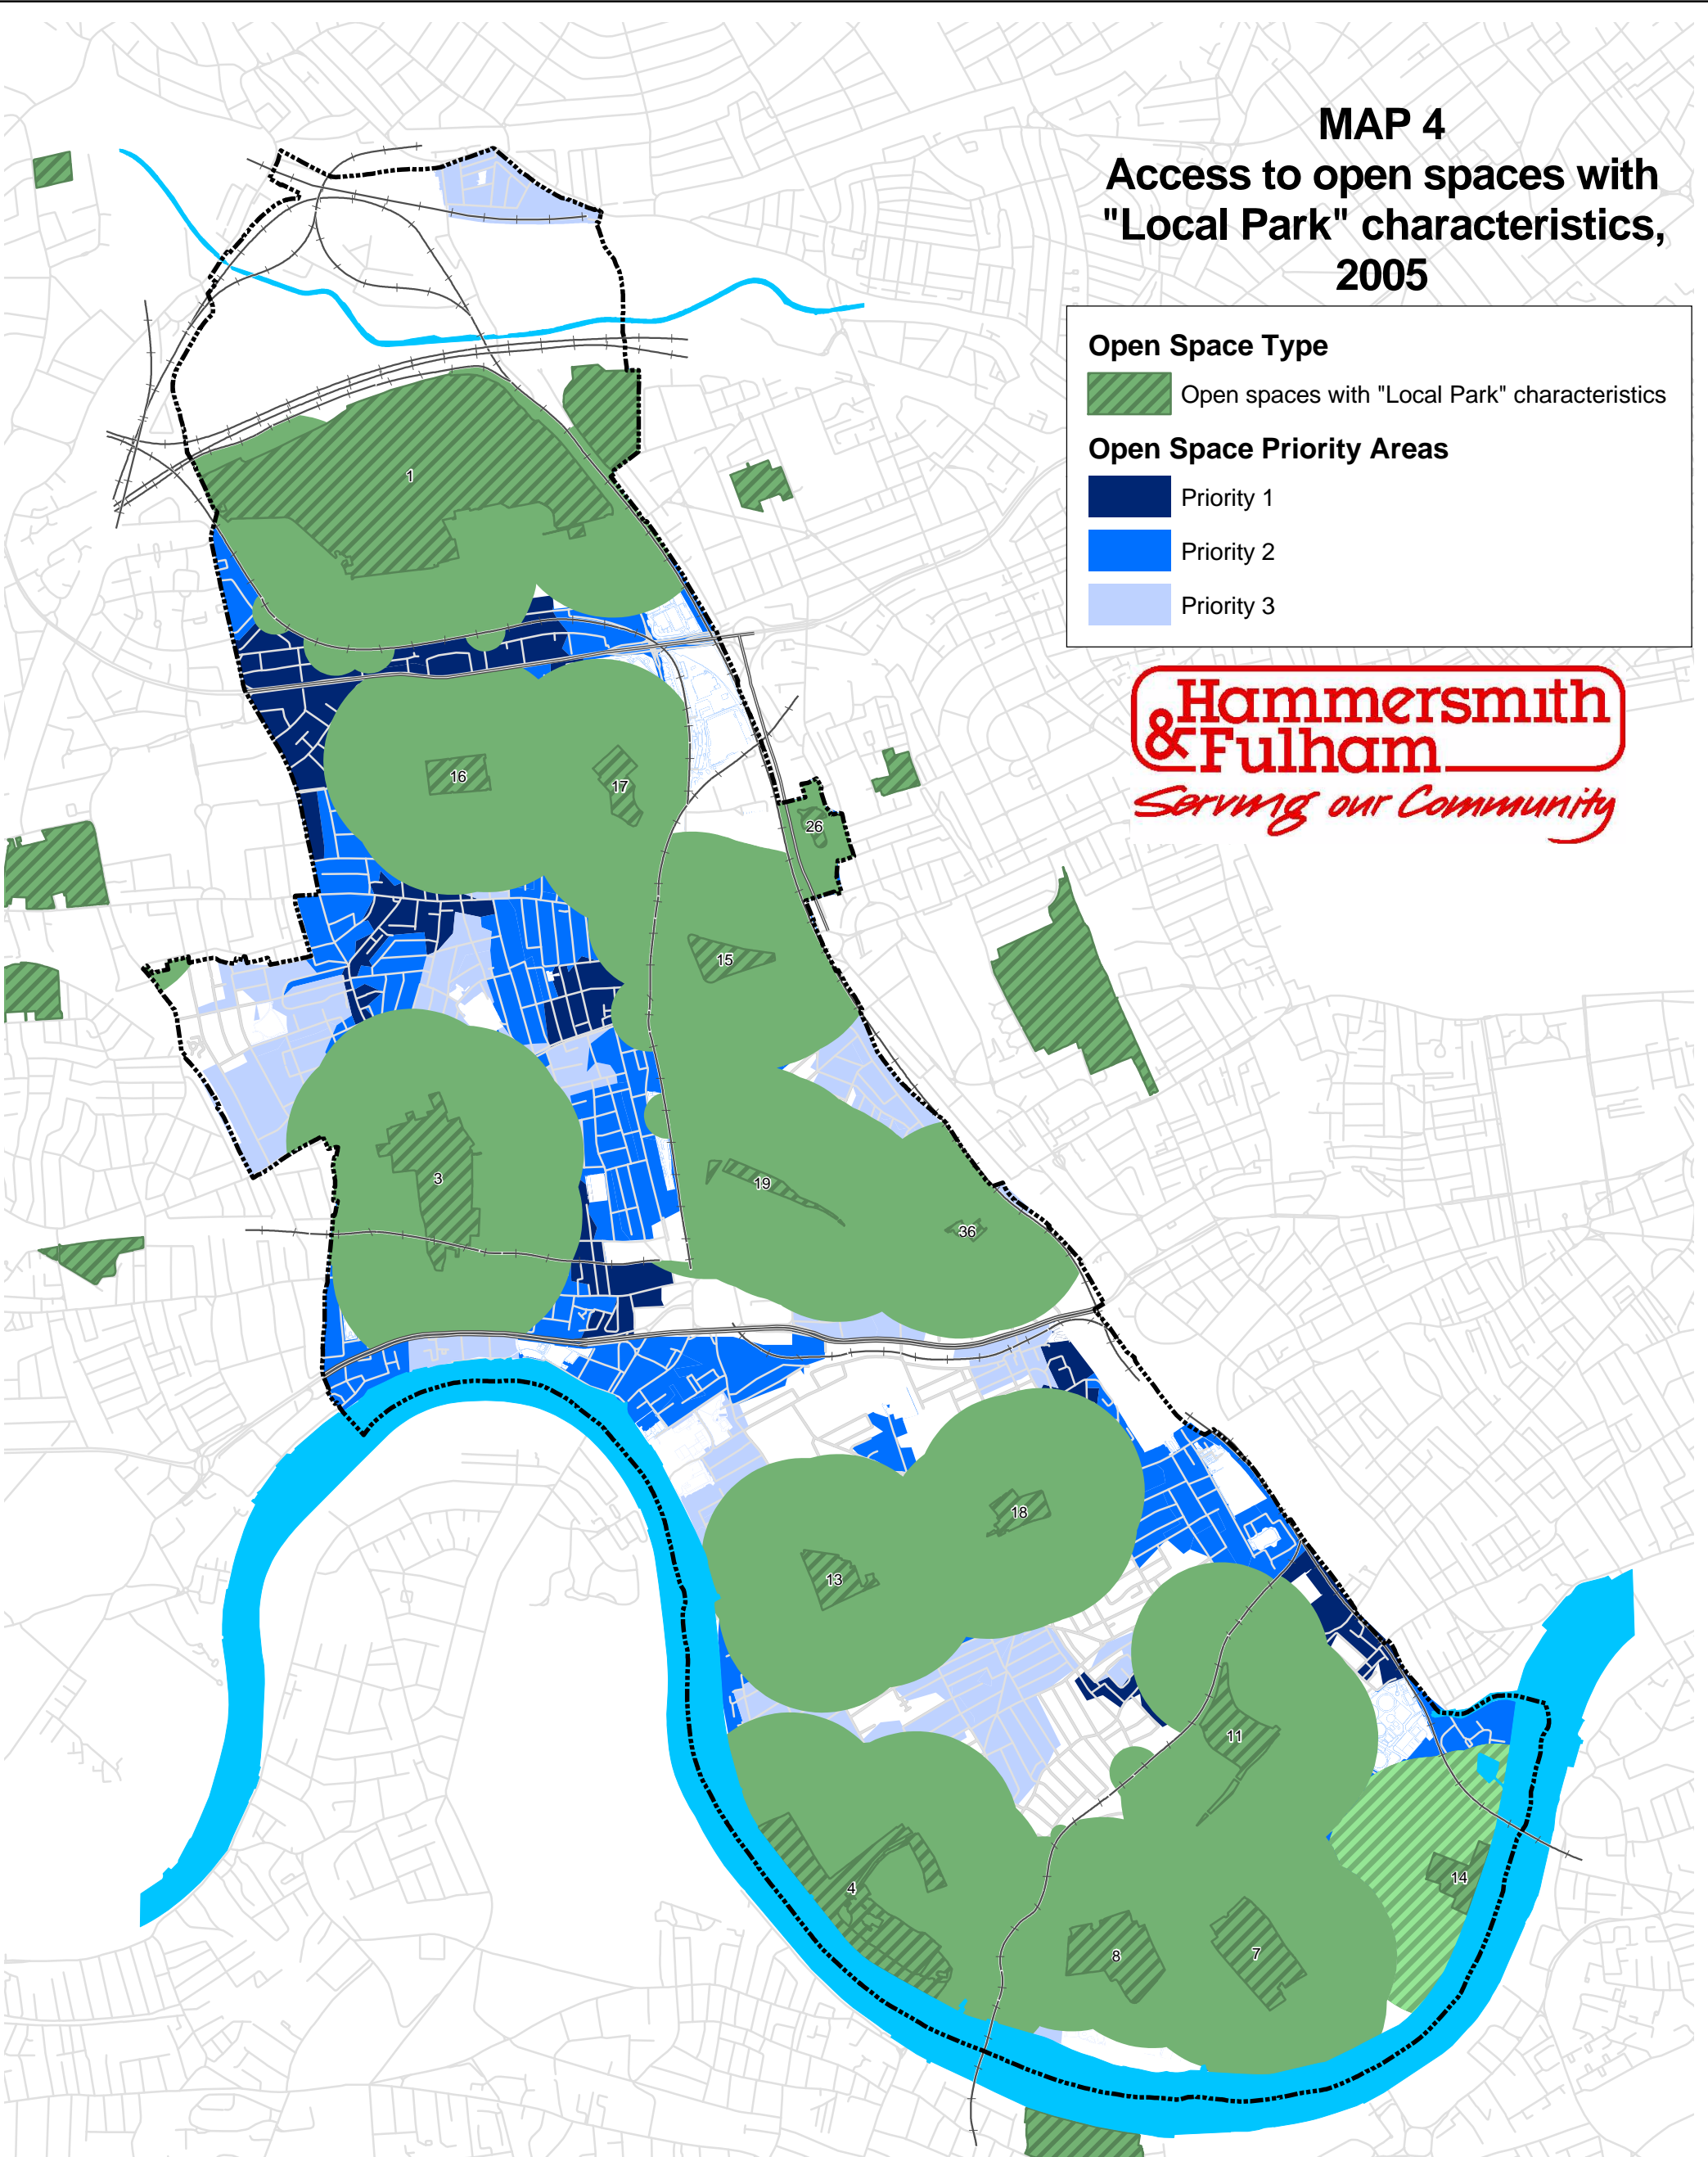

MAP 4

Access to open spaces with "Local Park" characteristics, 2005

Open Space Type

-  Open spaces with "Local Park" characteristics

Open Space Priority Areas

-  Priority 1
-  Priority 2
-  Priority 3

- 1 Wormwood Scrubs
- 3 Ravenscourt Park
- 4 Bishop's Park
- 7 South Park
- 8 Hurlingham Park
- 11 Eel Brook Common
- 13 Lillie Road Recreation Ground
- 14 Imperial Whark River Parkland
- 15 Shepherd's Bush Common
- 16 Wormholt Park
- 17 Hammersmith Park
- 18 Normand Park
- 19 Brook Green
- 26 Norland North Open Space
- 36 Marcus Garvey Park

 Catchment around "Local Park equivalent" spaces

 Potential catchment, depends on final park design

MAP 4

This map is based upon Ordnance Survey material with the permission of the Controller of Her Majesty's Stationery Office. (c) Crown Copyright. Unauthorised reproduction infringes Crown Copyright and may lead to prosecution or civil proceedings. London Borough of Hammersmith and Fulham. Licence Number: LA100019223 2005.