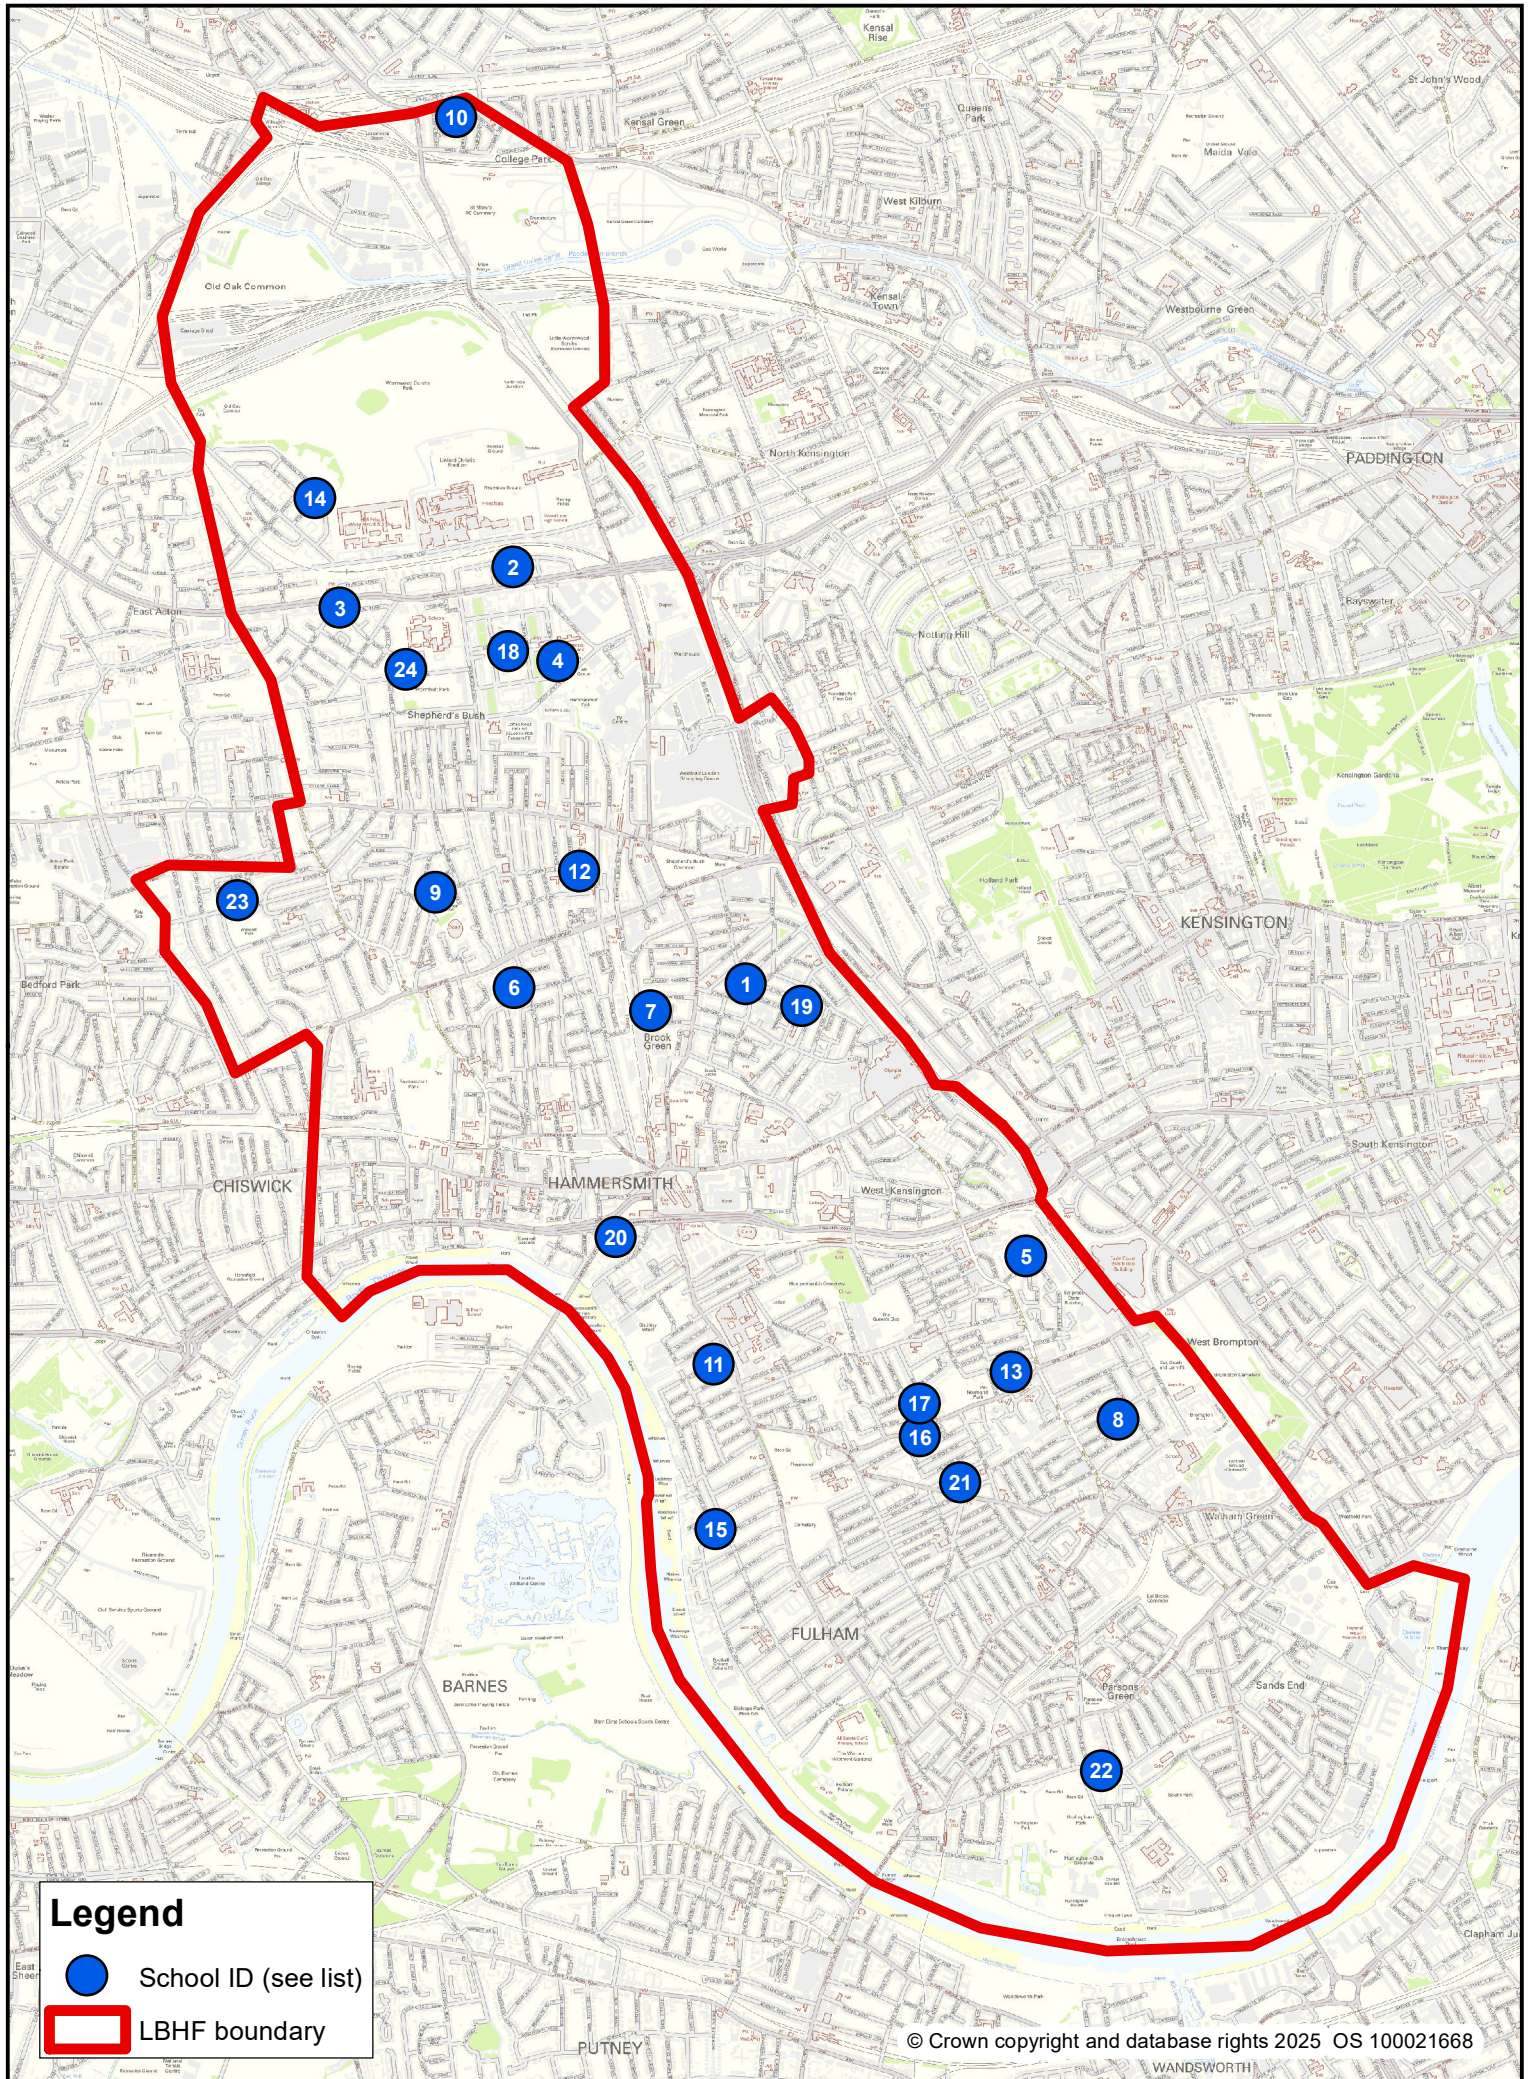

Reception Class 2025 - schools with vacancies or a short waiting list

Reception Class 2025 - schools with vacancies or a short waiting list

- Please see below a list of schools where there may be vacancies or short waiting list. The schools can be located on the map using the corresponding School ID.
- You can apply to as many additional schools as you wish, and the easiest way to apply for additional preferences is by emailing school.admissions@lbhf.gov.uk
- If you are applying for any additional religious schools you should also complete a Supplementary Information Form (SIF) available from the school directly.