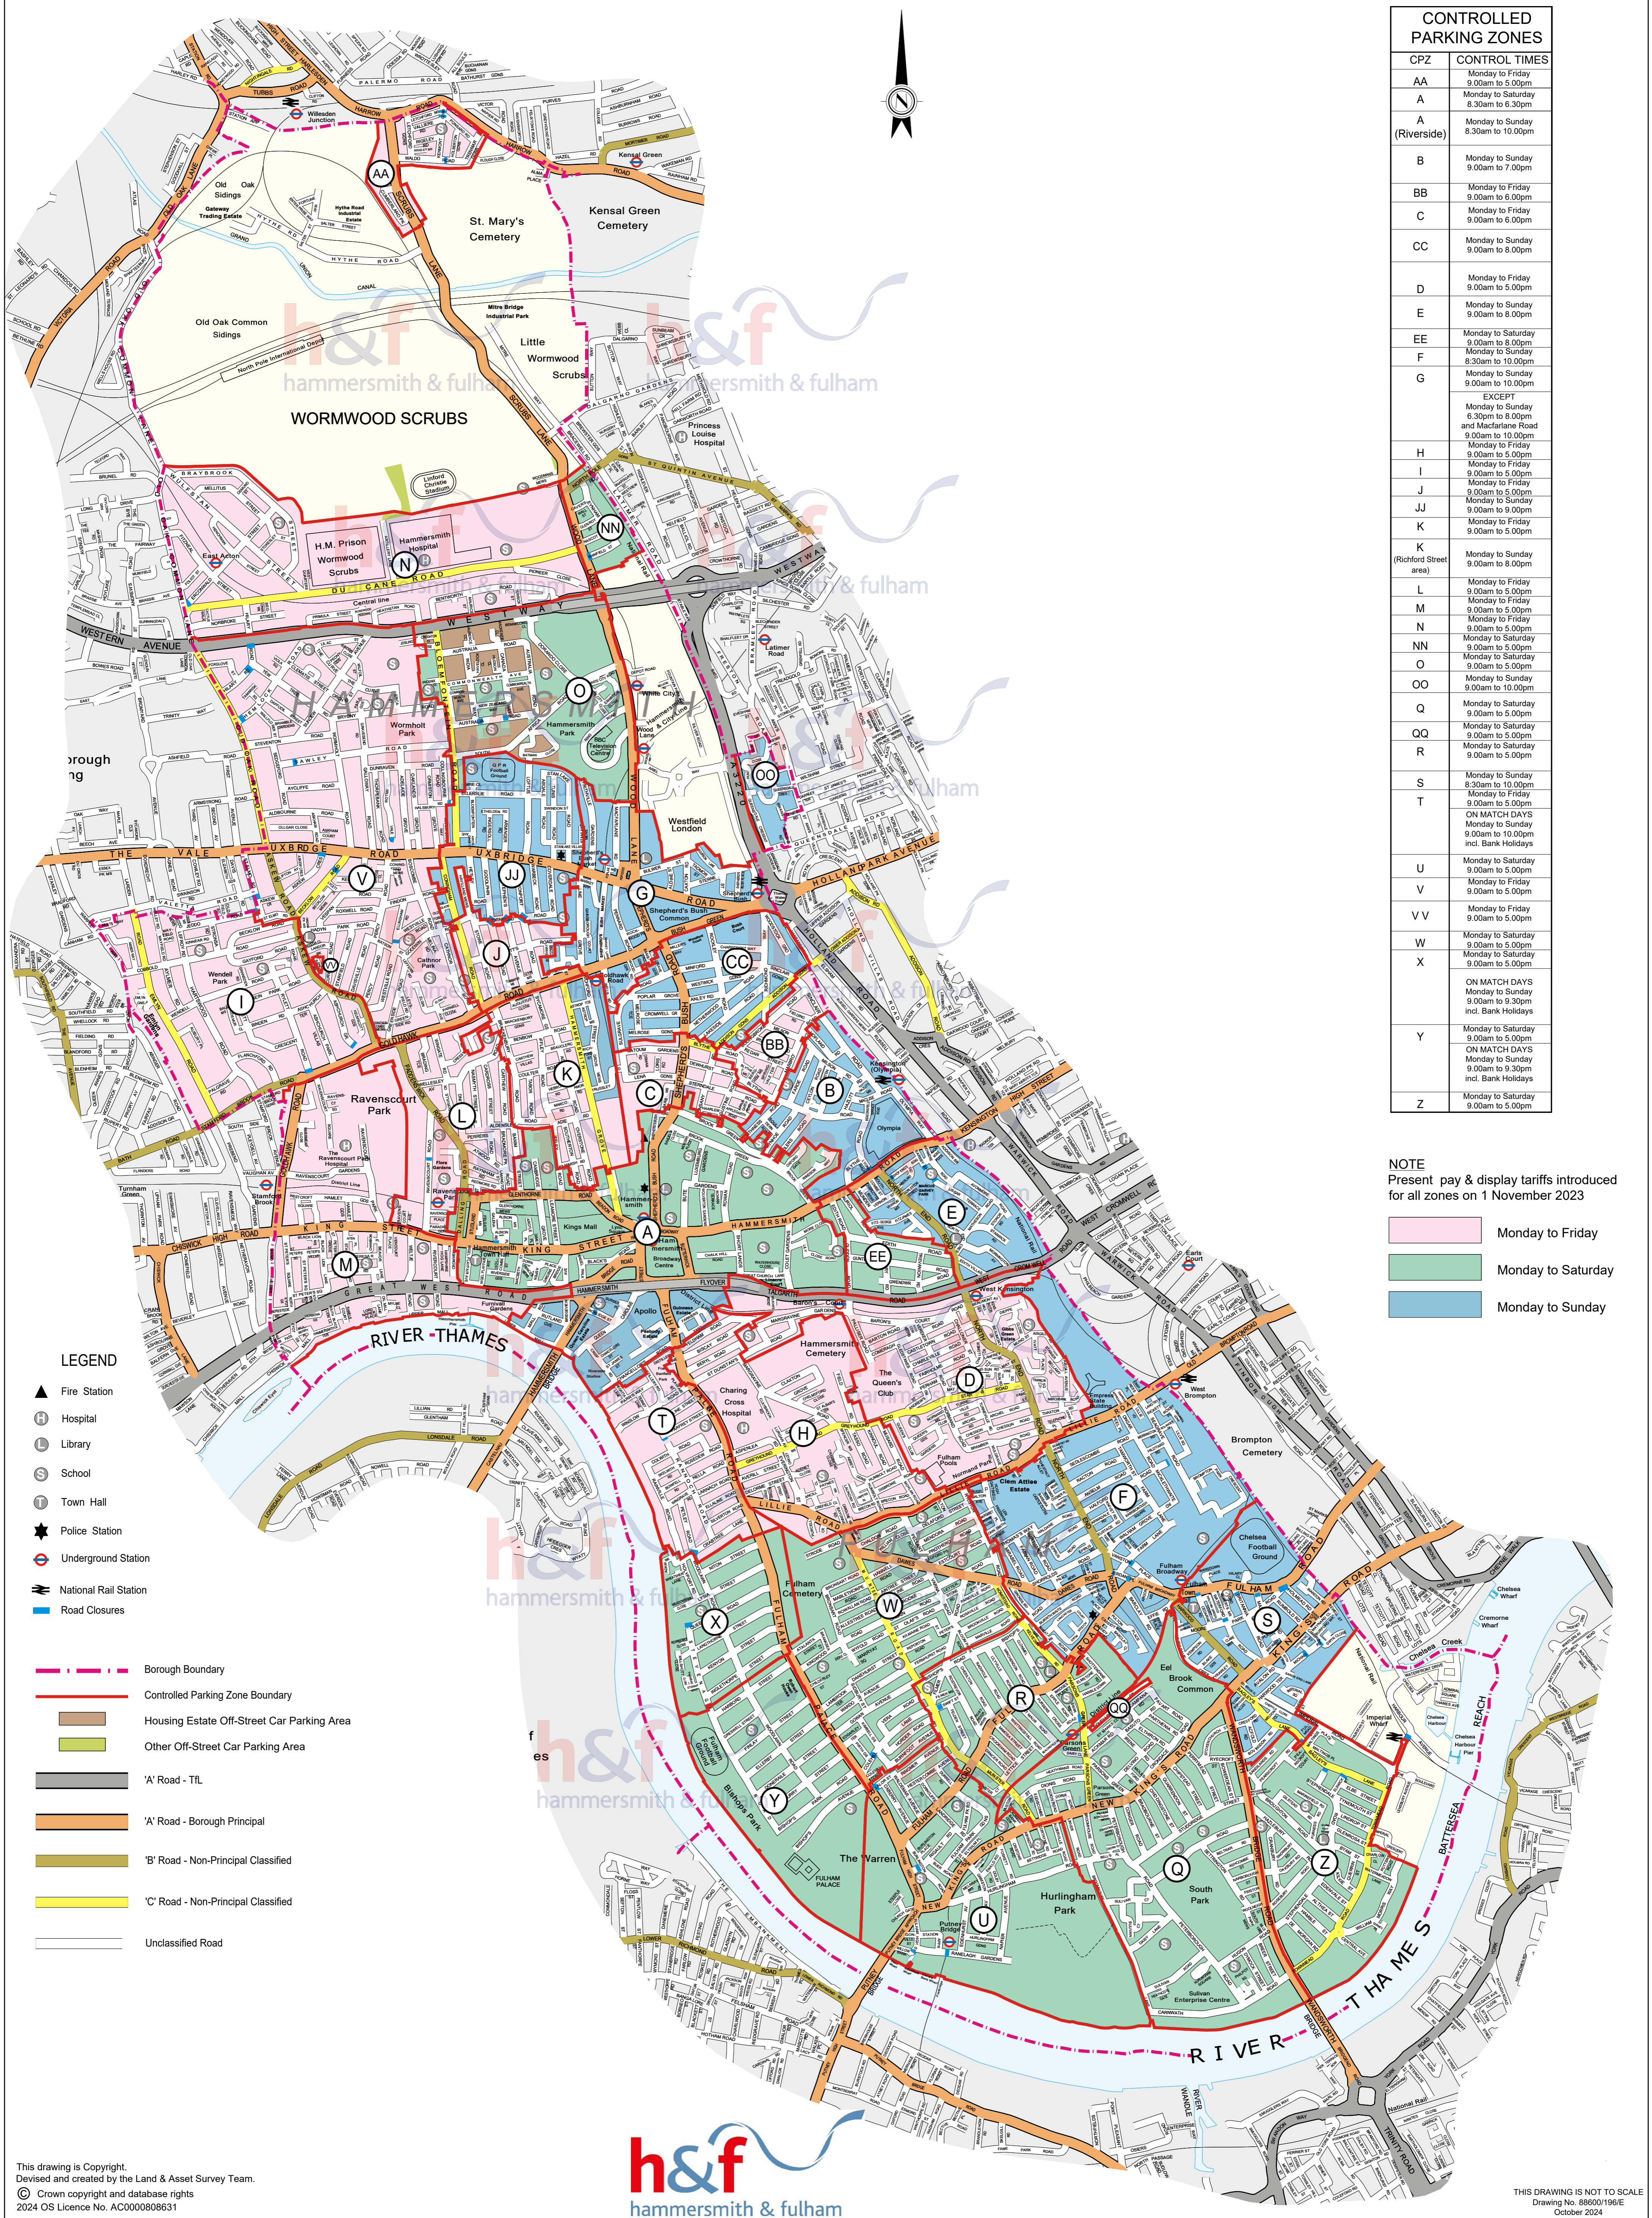

LONDON BOROUGH OF HAMMERSMITH AND FULHAM

CONTROLLED PARKING ZONES	
CPZ	CONTROL TIMES
AA	Monday to Friday 9.00am to 5.00pm
A	Monday to Saturday 8.30am to 6.30pm
A (Riverside)	Monday to Sunday 8.30am to 10.00pm
B	Monday to Sunday 9.00am to 7.00pm
BB	Monday to Friday 9.00am to 6.00pm
C	Monday to Friday 9.00am to 6.00pm
CC	Monday to Sunday 9.00am to 8.00pm
D	Monday to Friday 9.00am to 5.00pm
E	Monday to Sunday 9.00am to 8.00pm
EE	Monday to Saturday 9.00am to 8.00pm
F	Monday to Sunday 8.30am to 10.00pm
G	Monday to Sunday 9.00am to 10.00pm
	EXCEPT Monday to Sunday 6.30pm to 8.00pm and Madeford Road 9.00am to 10.00pm
H	Monday to Friday 9.00am to 5.00pm
I	Monday to Friday 9.00am to 5.00pm
J	Monday to Friday 9.00am to 5.00pm
JJ	Monday to Sunday 9.00am to 9.00pm
K	Monday to Friday 9.00am to 5.00pm
K (Richford Street area)	Monday to Sunday 9.00am to 8.00pm
L	Monday to Friday 9.00am to 5.00pm
M	Monday to Friday 9.00am to 5.00pm
N	Monday to Friday 9.00am to 5.00pm
NN	Monday to Saturday 9.00am to 5.00pm
O	Monday to Saturday 9.00am to 5.00pm
OO	Monday to Sunday 9.00am to 10.00pm
Q	Monday to Saturday 9.00am to 5.00pm
QQ	Monday to Saturday 9.00am to 5.00pm
R	Monday to Saturday 9.00am to 5.00pm
S	Monday to Sunday 8.30am to 10.00pm
T	Monday to Friday 9.00am to 5.00pm
	ON MATCH DAYS Monday to Sunday 9.00am to 10.00pm incl. Bank Holidays
U	Monday to Saturday 9.00am to 5.00pm
V	Monday to Friday 9.00am to 5.00pm
VV	Monday to Friday 9.00am to 5.00pm
W	Monday to Saturday 9.00am to 5.00pm
X	Monday to Saturday 9.00am to 5.00pm
	ON MATCH DAYS Monday to Sunday 9.00am to 9.30pm incl. Bank Holidays
Y	Monday to Saturday 9.00am to 5.00pm
	ON MATCH DAYS Monday to Sunday 9.00am to 9.30pm incl. Bank Holidays
Z	Monday to Saturday 9.00am to 5.00pm

NOTE
Present pay & display tariffs introduced for all zones on 1 November 2023

- Monday to Friday
- Monday to Saturday
- Monday to Sunday